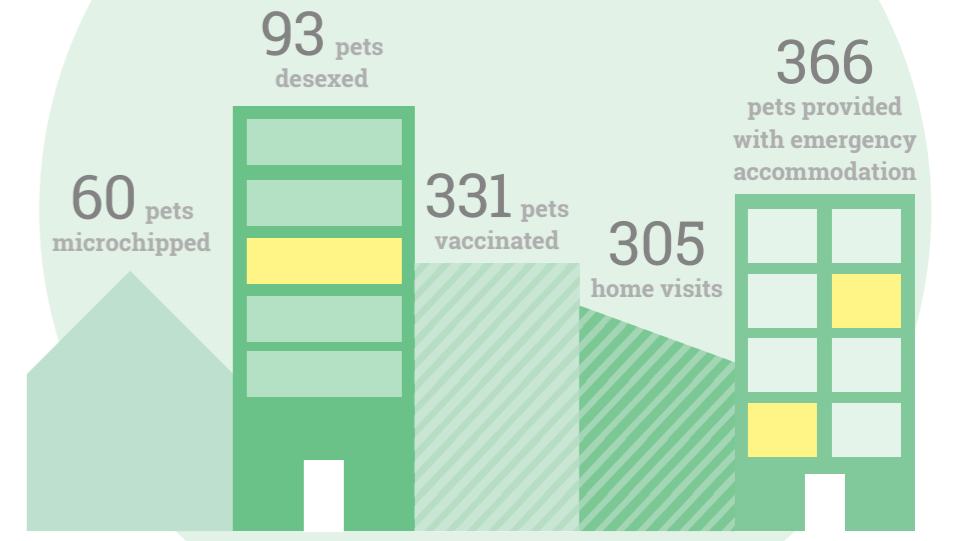

Helping remote communities

Warren, Condobolin, Walgett/Lightning Ridge and Bathurst
Over 230 dogs and 100 cats desexed

Wilcannia-Ivanhoe, Naomi-Gingie
Over 105 dogs, 39 cats, 2 male sheep and 108 other animals desexed

RSPCA NSW rescues, reunites, rehabilitates and rehomes

Supporting pet owners in crisis

Preventing cruelty and providing treatment

Caring for animals at our shelters

People requesting our assistance

Spreading the word about animal welfare