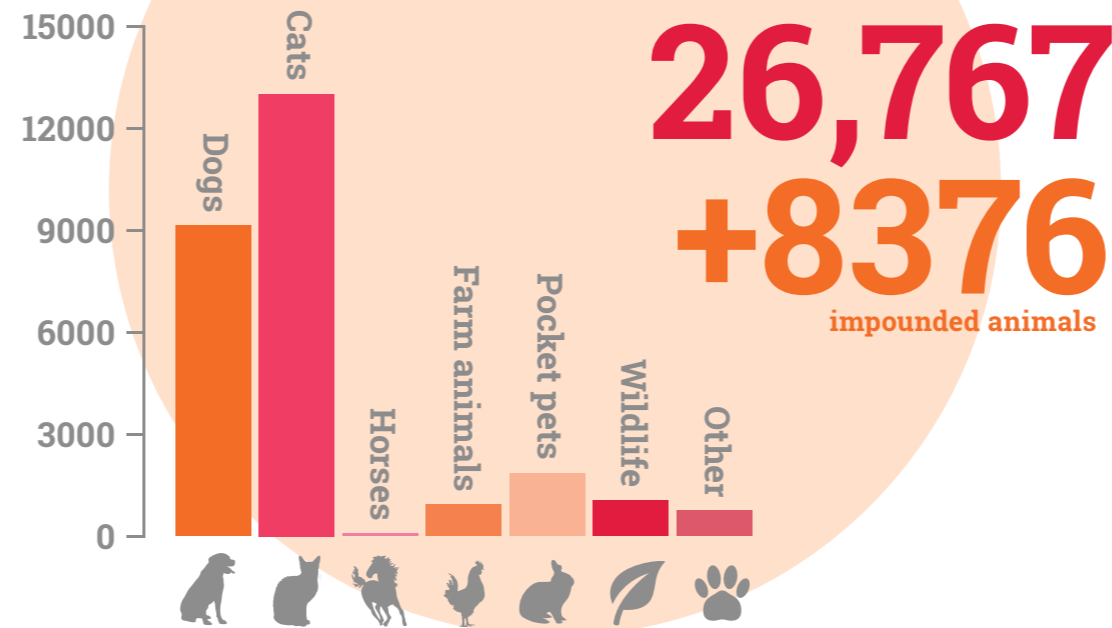

Helping remote communities

Warren, Condobolin, Walgett/Lightning Ridge and Bathurst
Over 230 dogs and 100 cats desexed

Wilcannia-Ivanhoe, Naomi-Gingie
Over 105 dogs, 39 cats, 2 male sheep and 108 other animals desexed

RSPCA NSW rescues, reunites, rehabilitates and rehomes

Supporting pet owners in crisis

Preventing cruelty and providing treatment

Caring for animals at our shelters

People requesting our assistance

Spreading the word about animal welfare

Raising awareness and much-needed funds

Helping people help animals

Maximising rehoming opportunities

Finding forever homes through our shelters

Opening their hearts and homes

Unfortunately, many animals come to us too unwell to rehome. However, this year we reduced the number of animals we had to euthanase to 10,966 – more than 2000 fewer than last year.