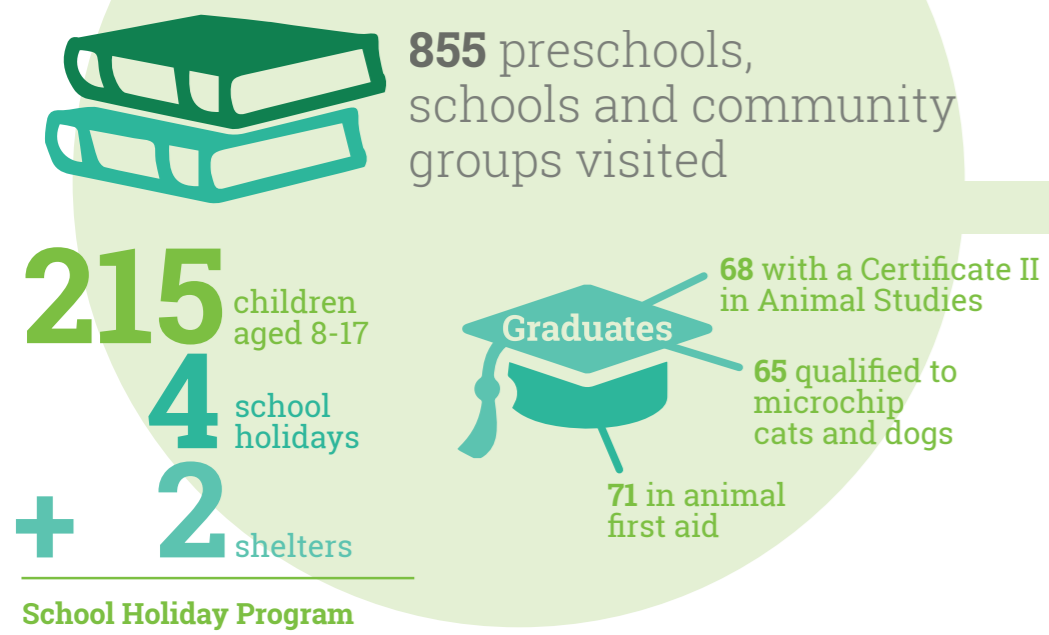

Helping remote communities

Warren, Condobolin, Walgett/Lightning Ridge and Bathurst
Over 230 dogs and 100 cats desexed

Wilcannia-Ivanhoe, Naomi-Gingie
Over 105 dogs, 39 cats, 2 male sheep and 108 other animals desexed

RSPCA NSW rescues, reunites, rehabilitates and rehomes

Supporting pet owners in crisis

Preventing cruelty and providing treatment

Caring for animals at our shelters

People requesting our assistance

Spreading the word about animal welfare

Raising awareness and much-needed funds

Helping people help animals

Maximising rehoming opportunities

Finding forever homes through our shelters

Opening their hearts and homes

Unfortunately, many animals come to us too unwell to rehome. However, this year we reduced the number of animals we had to euthanase to 10,966 – more than 2000 fewer than last year.