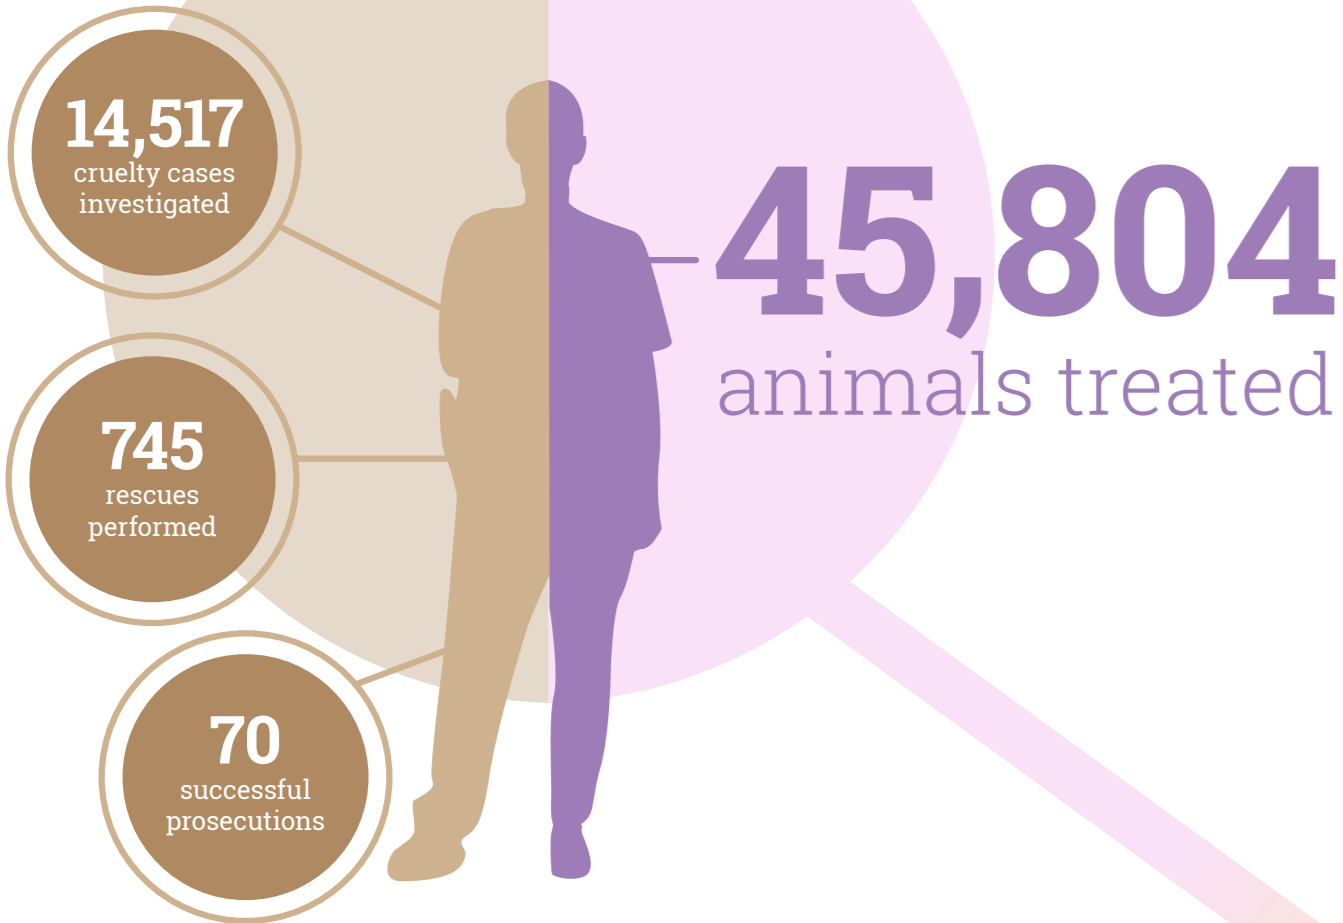

Helping remote communities

Warren, Condobolin, Walgett/Lightning Ridge and Bathurst
Over 230 dogs and 100 cats desexed

Wilcannia-Ivanhoe, Naomi-Gingie
Over 105 dogs, 39 cats, 2 male sheep and 108 other animals desexed

RSPCA NSW rescues, reunites, rehabilitates and rehomes

Supporting pet owners in crisis

Preventing cruelty and providing treatment

Caring for animals at our shelters

People requesting our assistance

Spreading the word about animal welfare

Raising awareness and much-needed funds

Helping people help animals

Maximising rehoming opportunities

Finding forever homes through our shelters

Opening their hearts and homes

Unfortunately, many animals come to us too unwell to rehome. However, this year we reduced the number of animals we had to euthanase to 10,966 – more than 2000 fewer than last year.