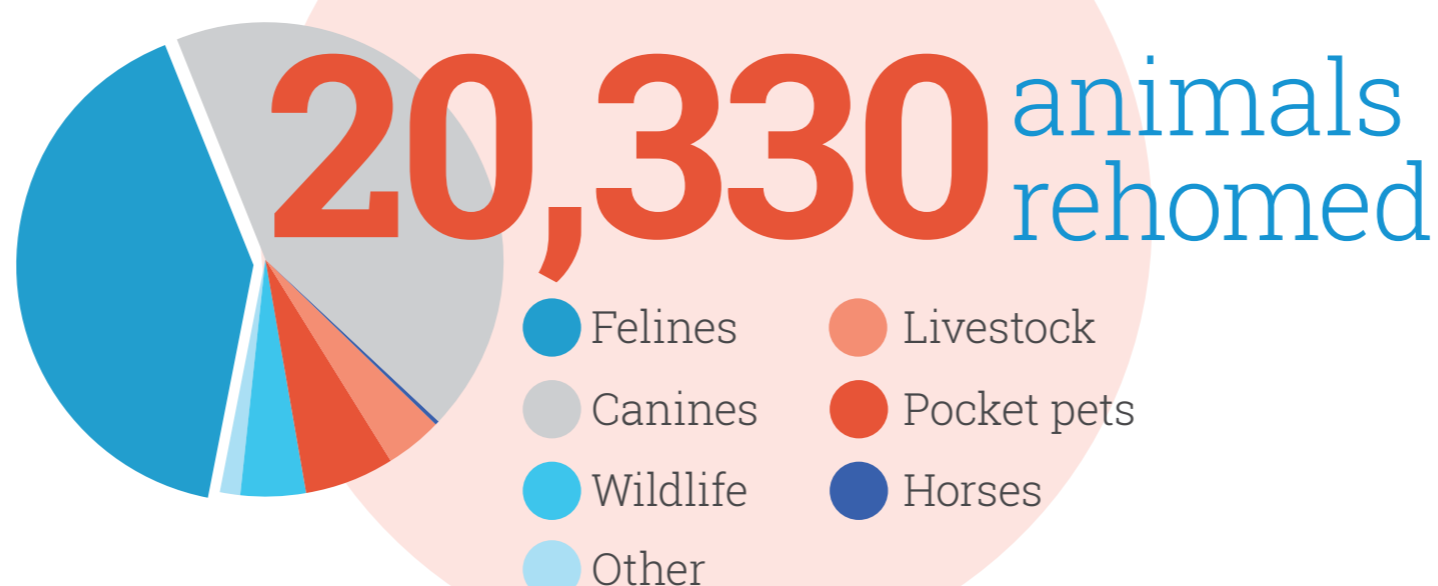

Helping remote communities

Warren, Condobolin, Walgett/Lightning Ridge and Bathurst
Over 230 dogs and 100 cats desexed

Wilcannia-Ivanhoe, Naomi-Gingie
Over 105 dogs, 39 cats, 2 male sheep and 108 other animals desexed

RSPCA NSW rescues, reunites, rehabilitates and rehomes

Supporting pet owners in crisis

Preventing cruelty and providing treatment

Caring for animals at our shelters

People requesting our assistance

Spreading the word about animal welfare

Raising awareness and much-needed funds

Helping people help animals

Maximising rehoming opportunities

Finding forever homes through our shelters

Opening their hearts and homes

Unfortunately, many animals come to us too unwell to rehome. However, this year we reduced the number of animals we had to euthanase to 10,966 – more than 2000 fewer than last year.