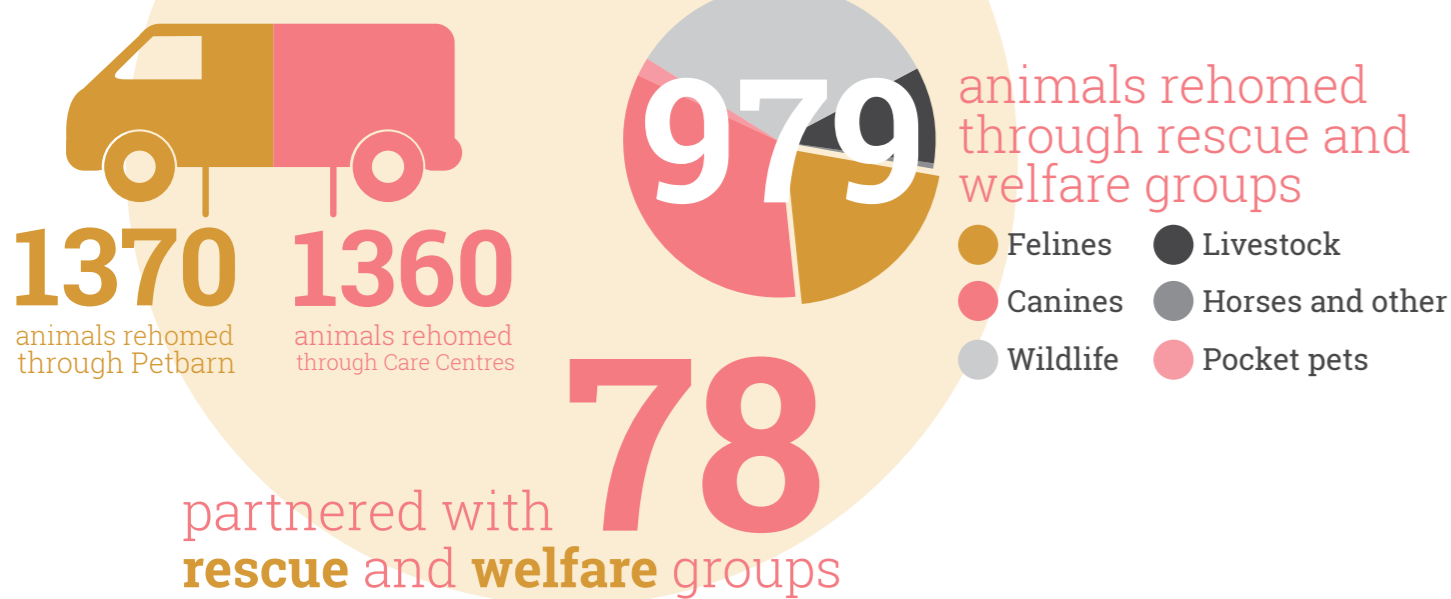

Helping remote communities

Warren, Condobolin, Walgett/Lightning Ridge and Bathurst
Over 230 dogs and 100 cats desexed

Wilcannia-Ivanhoe, Naomi-Gingie
Over 105 dogs, 39 cats, 2 male sheep and 108 other animals desexed

RSPCA NSW rescues, reunites, rehabilitates and rehomes

Supporting pet owners in crisis

Preventing cruelty and providing treatment

Caring for animals at our shelters

People requesting our assistance

Spreading the word about animal welfare

Raising awareness and much-needed funds

Helping people help animals

Maximising rehoming opportunities

Finding forever homes through our shelters

Opening their hearts and homes

Unfortunately, many animals come to us too unwell to rehome. However, this year we reduced the number of animals we had to euthanase to 10,966 – more than 2000 fewer than last year.